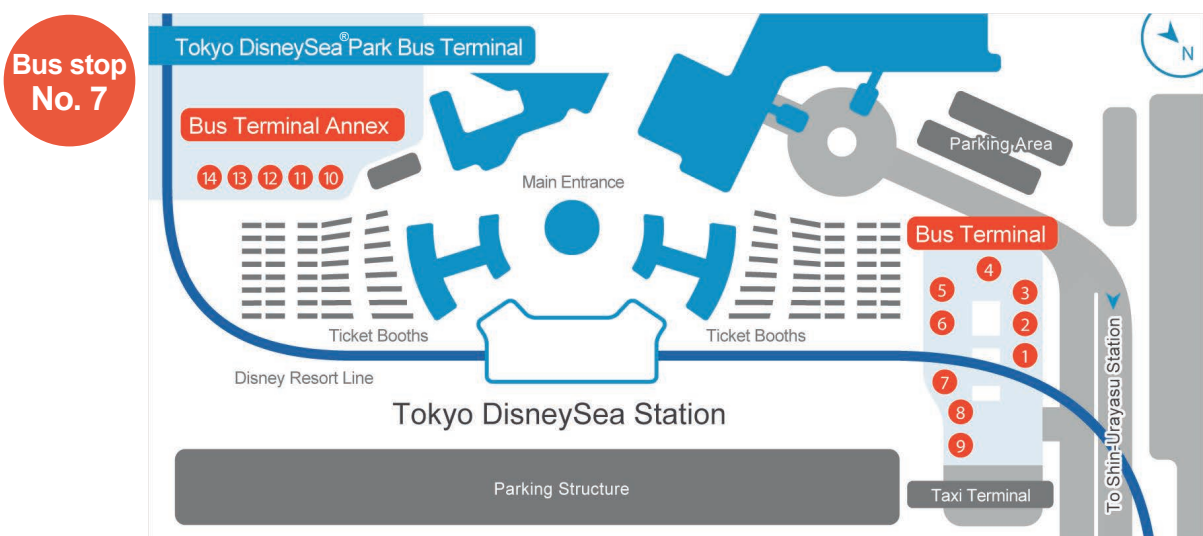

- ◆ Boarding is on a first-come, first-served basis, so please note that you may be unable to board or find a seat once boarded.
- ◆ Shuttle bus services are available free of charge, no booking required, for guests staying at the Oriental Hotel Tokyo Bay.
- ◆ Buses seat 37, with a maximum capacity of approximately 70 passengers.
- ◆ Departure is from the ground floor (1F) of the Hotel.
- Traffic conditions may delay your arrival at the destination.
- Confirmation of your hotel booking may be required.
- Large groups are asked to refrain from using the shuttle.
- Should Partner Hotel Shuttle services be cancelled due to a natural disaster or other unavoidable circumstance, replacement transport is not guaranteed.