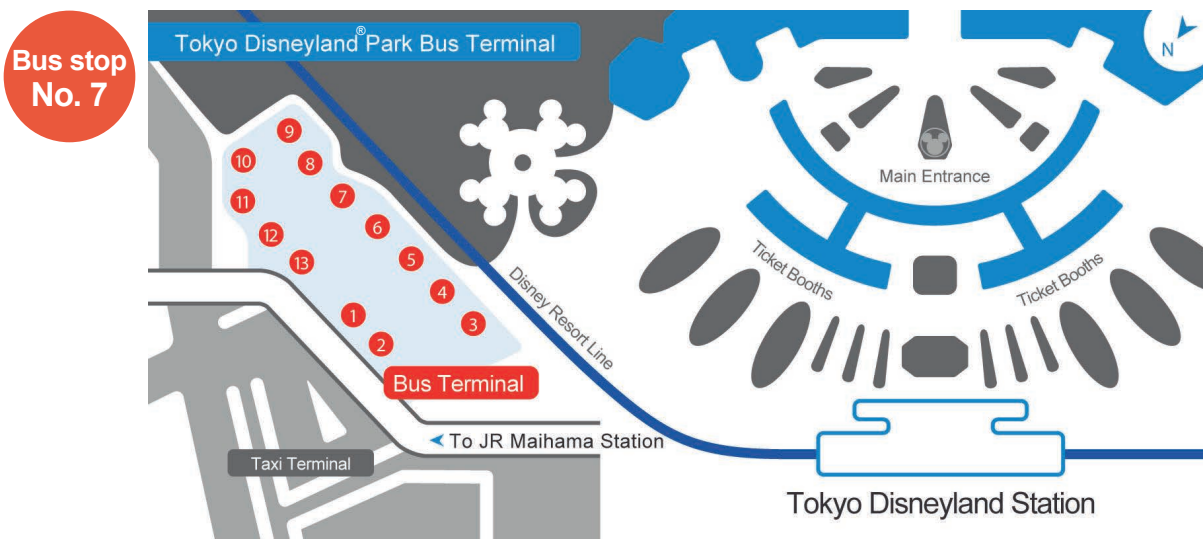

[19:00 close] Direct service, so services after 19:00 marked with a * will not run, last bus leaves at 20:45.

[20:00 close] Direct service, so services after 20:00 marked with a * will not run, last bus leaves at 21:45.

- ◆ Boarding is on a first-come, first-served basis, so please note that you may be unable to board or find a seat once boarded.
- ◆ Shuttle bus services are available free of charge, no booking required, for guests staying at the Oriental Hotel Tokyo Bay.
- ◆ Buses seat 37, with a maximum capacity of approximately 70 passengers.
- ◆ Departure is from the ground floor (1F) of the Hotel.
- Traffic conditions may delay your arrival at the destination.
- Confirmation of your hotel booking may be required.
- Large groups are asked to refrain from using the shuttle.
- Should Partner Hotel Shuttle services be cancelled due to a natural disaster or other unavoidable circumstance, replacement transport is not guaranteed.