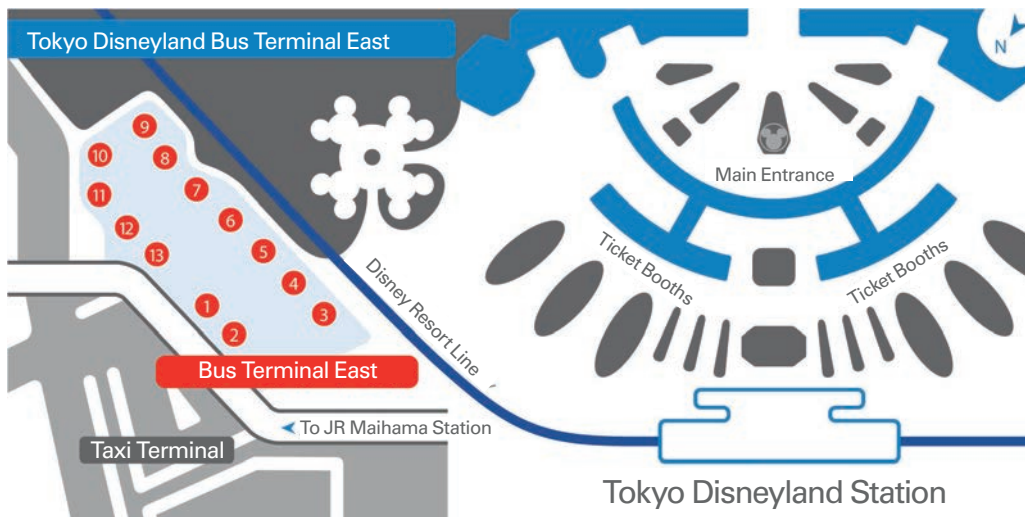

## Hotel ▶ Tokyo Disney Resort® Free shuttle bus stop

1F Please wait at the ● mark when using the shuttle bus.

## Timetable 2D Barcode

You can check the timetable from your smartphone.

## Tokyo Disney Resort® ▶ Hotel Free shuttle bus stop

No.7  
bus stop

No.7  
bus stop